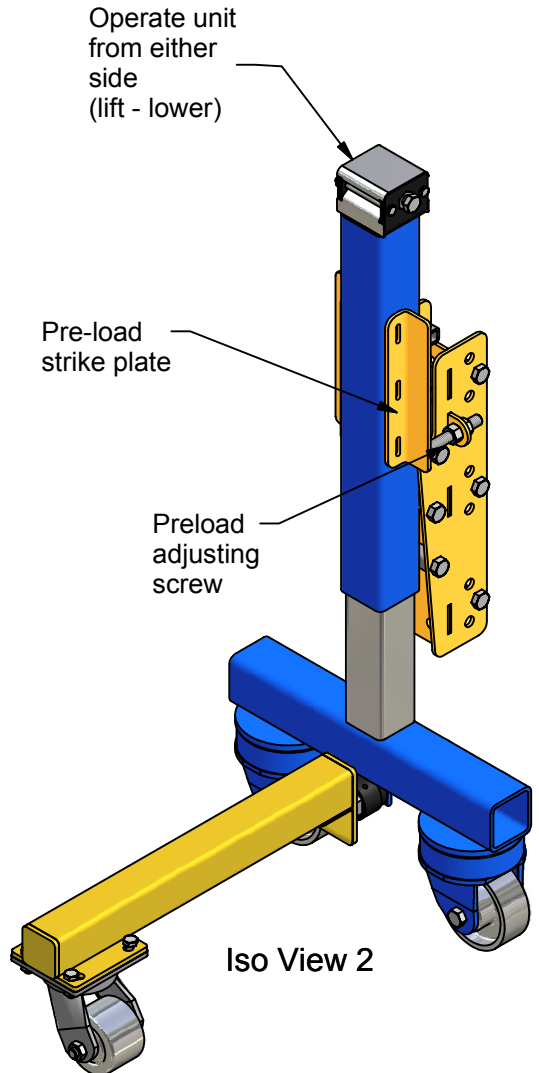

# LINK4

**GONDOLA MOVING EQUIPMENT**

Gondola Train  
Potosi, WI 53820

1-888-400-5227  
www.gondolatrain.com

**Pallet Rack Lifter / Mover**  
**Model #40-65-4010**  
**(complete assly)**  
**Rated lift capacity**  
**5000# ea Jack**

Side View

Iso View 2

Iso View 1