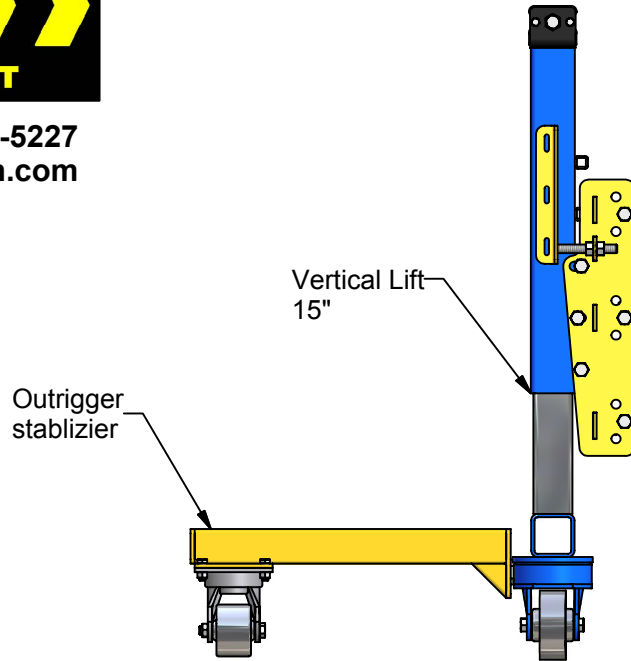

# LINK4

**GONDOLA MOVING EQUIPMENT**

Gondola Train  
Potosi, WI 53820

1-888-400-5227  
www.gondolatrain.com

**Pallet Rack Lifter / Mover**  
**Model #40-65-4010**  
**(complete assly)**  
**Rated lift capacity**  
**5000# ea Jack**

Side View

Iso View 2

Iso View 1