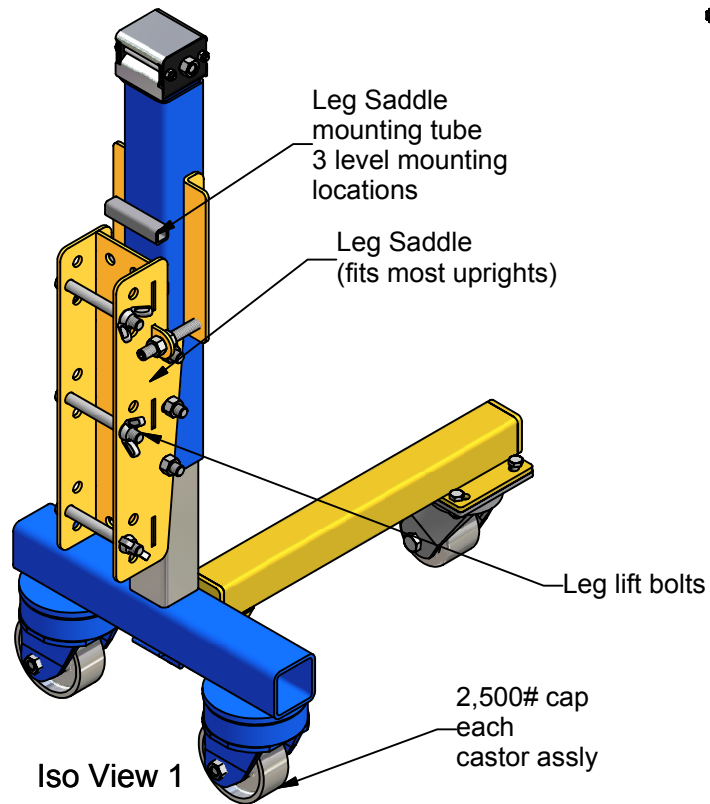

# LINK4

**GONDOLA MOVING EQUIPMENT**

Gondola Train  
Potosi, WI 53820

1-888-400-5227  
www.gondolatrain.com

**Pallet Rack Lifter / Mover**  
**Model #40-65-4010**  
**(complete assly)**  
**Rated lift capacity**  
**5000# ea Jack**

Side View

Iso View 2

Iso View 1